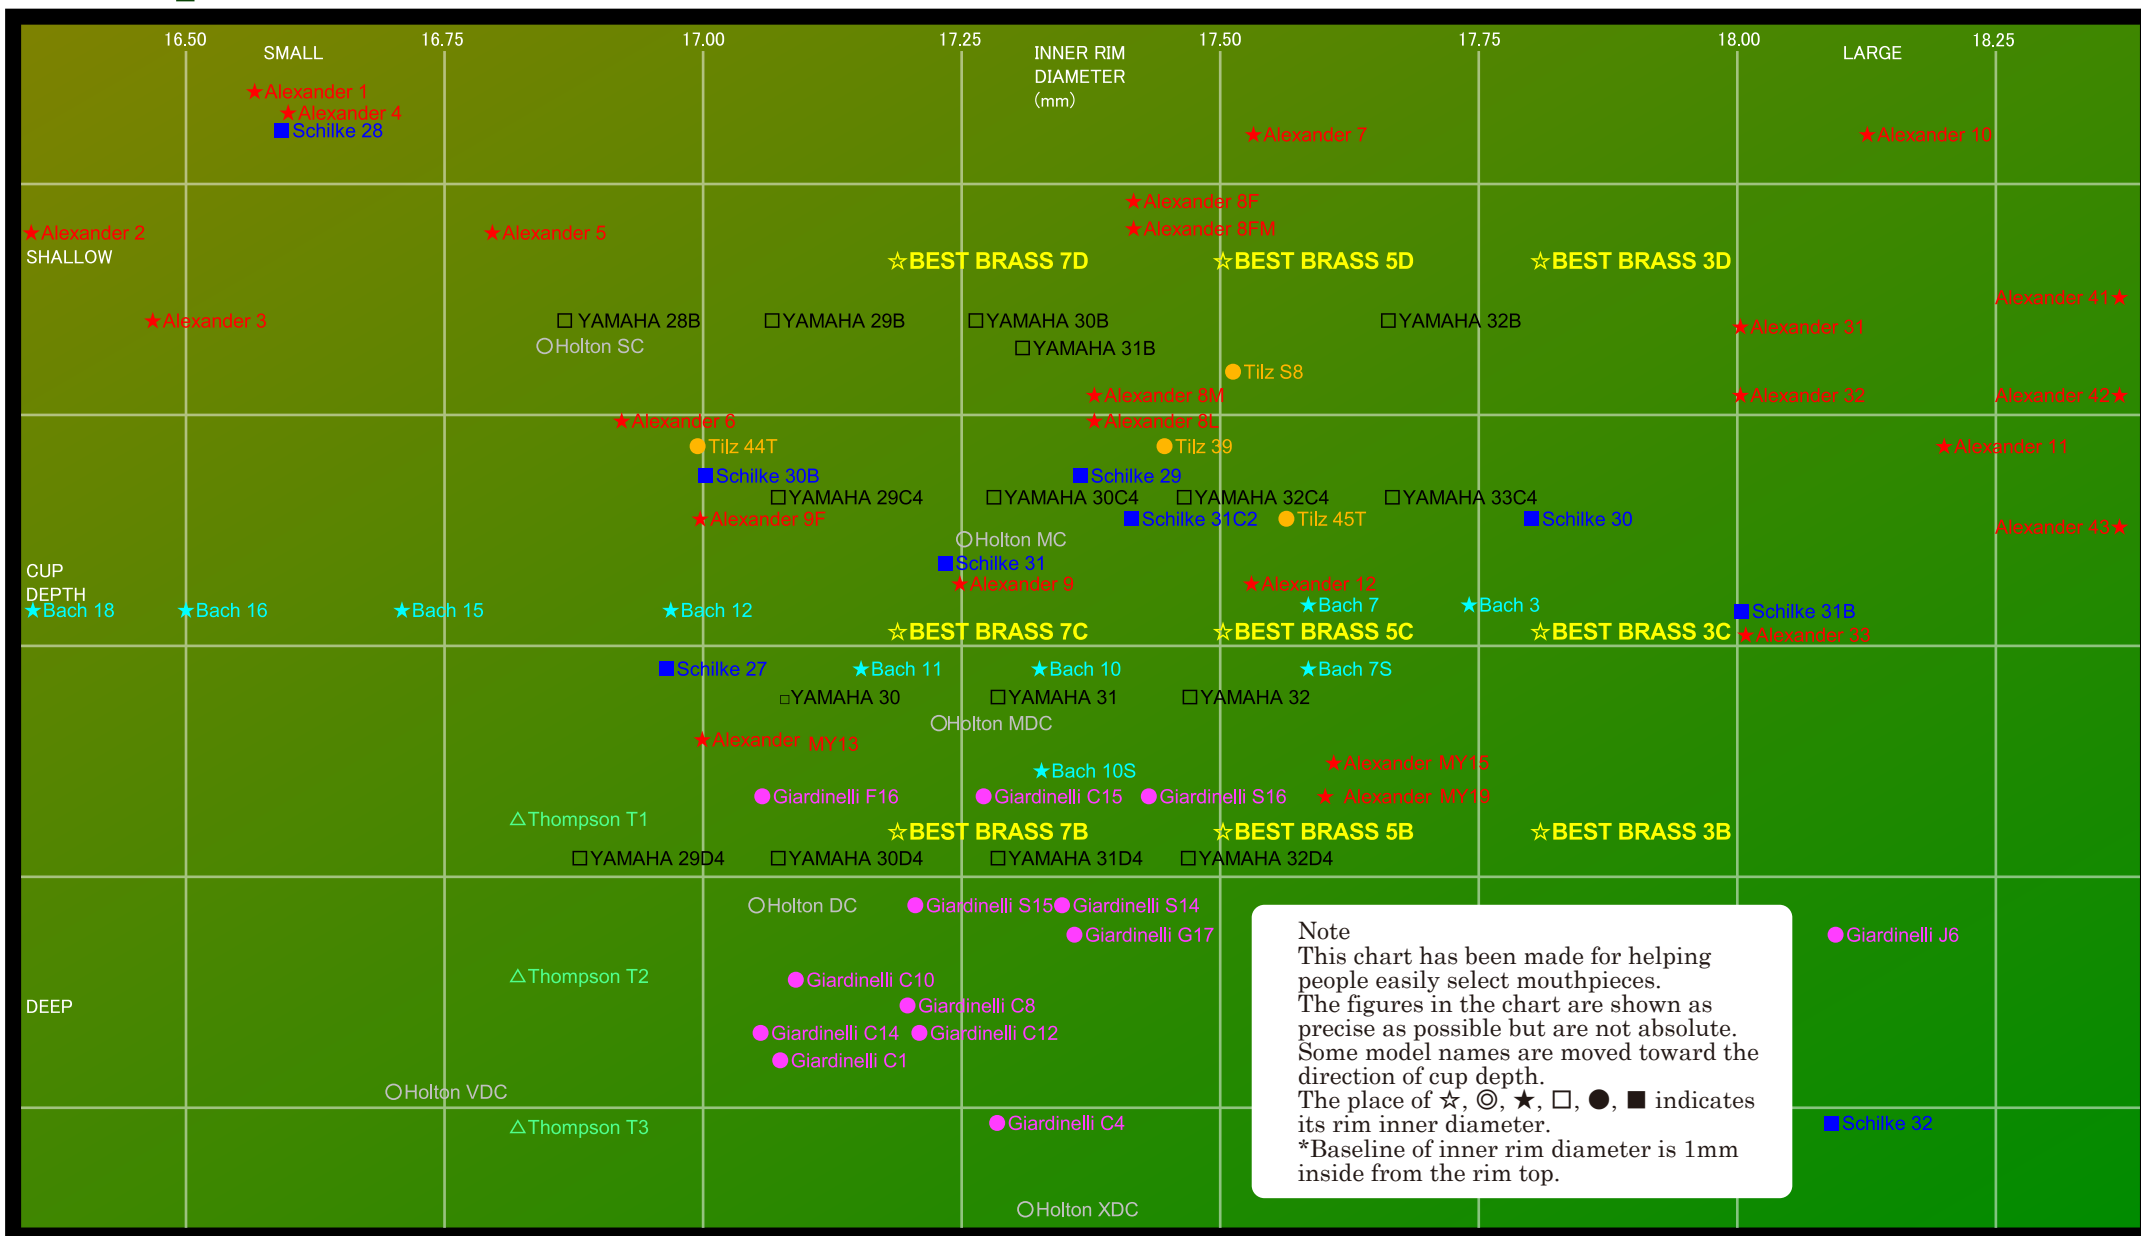

Horn Mouthpiece Comparison Chart

Note
 This chart has been made for helping people easily select mouthpieces. The figures in the chart are shown as precise as possible but are not absolute. Some model names are moved toward the direction of cup depth. The place of ☆, ◎, ★, □, ●, ■ indicates its rim inner diameter. *Baseline of inner rim diameter is 1mm inside from the rim top.