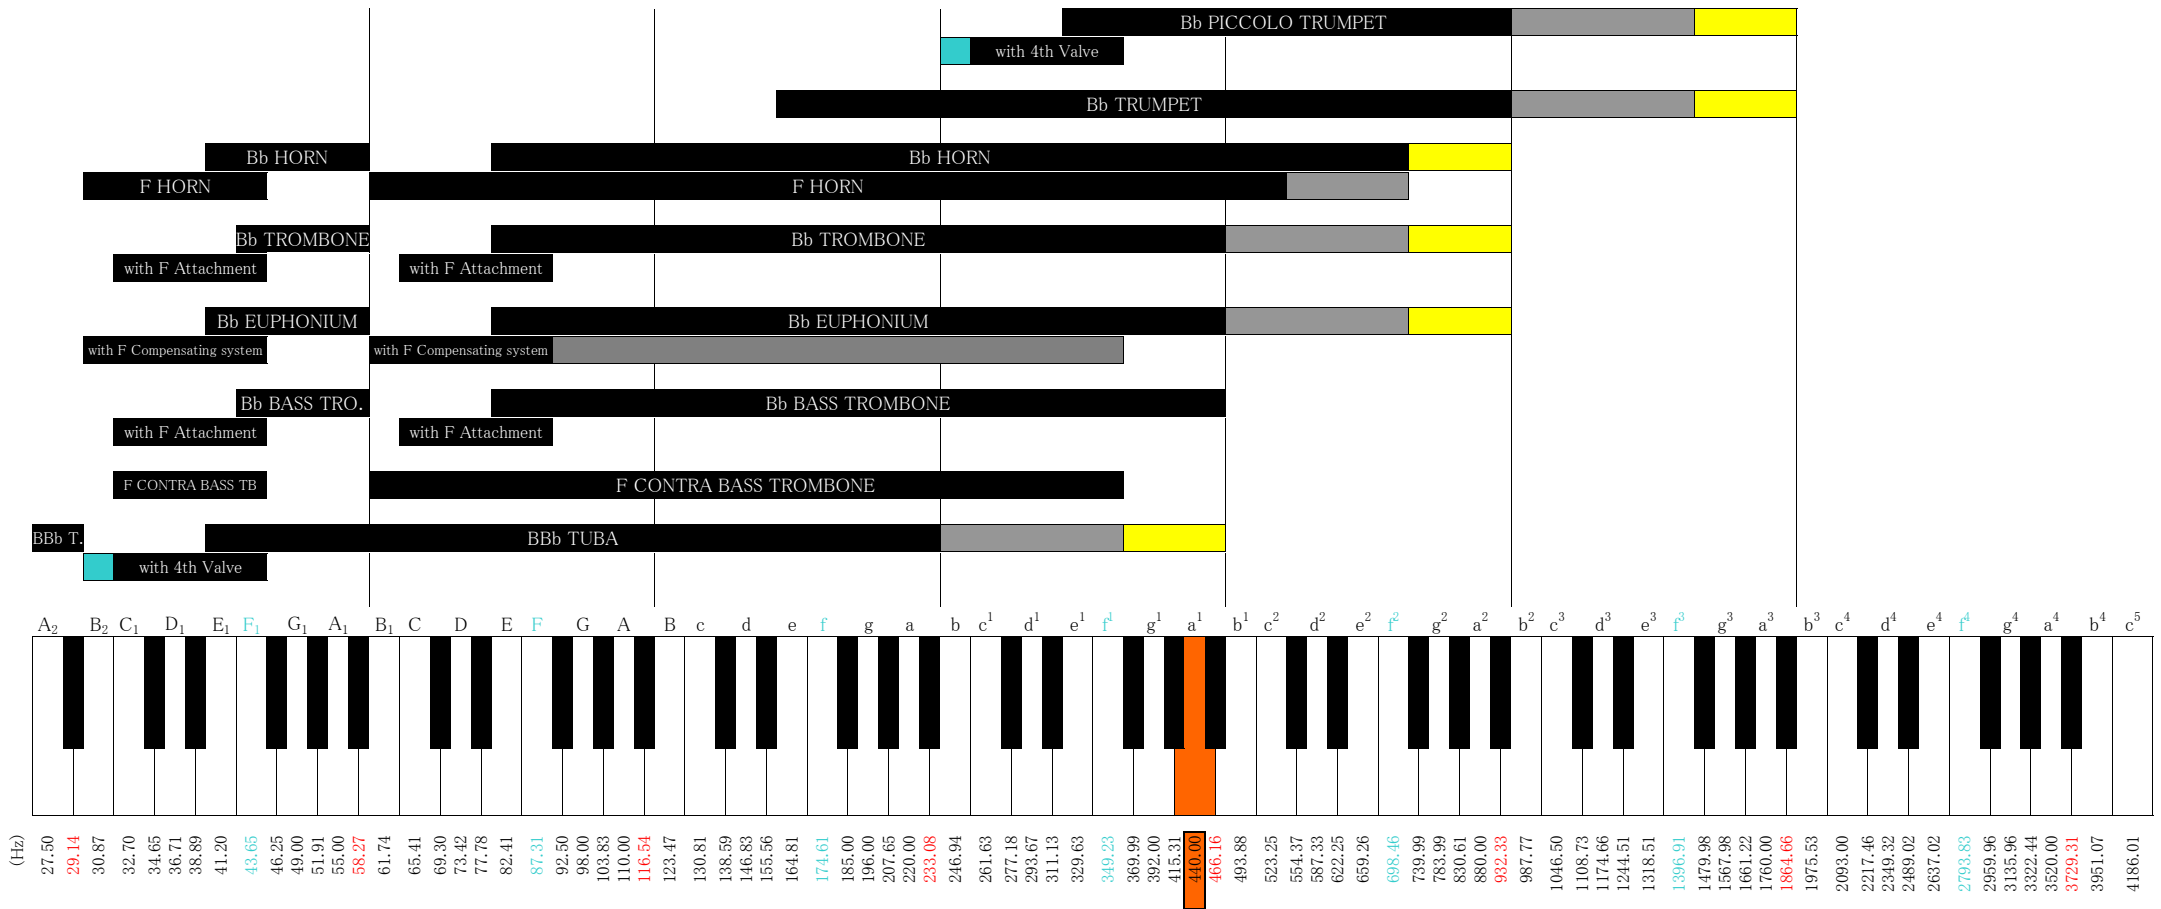

Reference –Relation of fingerboard and registers of each brass instrument

It shows fingerboard and registers of each brass instrument.
 You can objectively see what registers your instrument handles.

注) 音程が上がるが演奏可能な低音 通常の演奏で使われる音域 超高音域(ユーフォニアムのFコンパ部を除く) 超超高音域